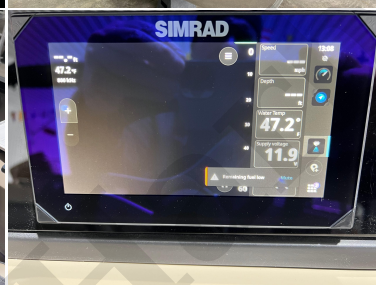

Holiday Harbor

www.holidayharbor.net • (716) 484-7175

ADDITIONAL IMAGES

BOATING PEACE OF MIND

Included standard with every one of our pontoons

Misty Harbor has been building pontoon boats for over 30 years, and ever since 1989 we have lived up to our legacy of building uncompromising quality at an exceptional value. We proudly stand behind our product and our warranty is evidence of that commitment. Once you own a Viaggio by Misty Harbor you're family, and we treat you that way.

- **LIMITED LIFETIME STRUCTURAL WARRANTY** on all main seam welds, including pontoon assembly, deck risers, railing and motor mounts for the original retail purchaser under non-commercial use.*
- **LIMITED LIFETIME DECKING WARRANTY** on all plywood decking from manufacturing defects, fungal decay/rot, and termites.*
- **10-YEAR WARRANTY** on woven vinyl flooring to be free from defects and not fade or fall from the date of purchase.*
- **10-YEAR WARRANTY** on vinyl-coated fabrics to remain free from defects in materials and workmanship from the date of purchase.*
- **5-YEAR WARRANTY** on all components.*

*Exclusions apply, see manufacturer's warranty for complete details, exclusions, limitations, and required maintenance and care.