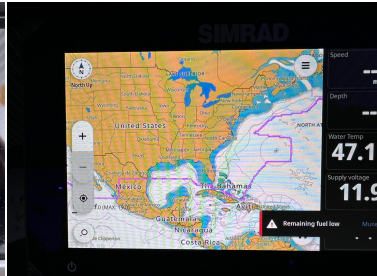

Holiday Harbor

www.holidayharbor.net • (716) 484-7175

ADDITIONAL IMAGES

BOATING PEACE OF MIND

Included standard with every one of our pontoons

Misty Harbor has been building pontoon boats for over 30 years, and ever since 1989 we have lived up to our legacy of building uncompromising quality at an exceptional value. We proudly stand behind our product and our warranty is evidence of that commitment. Once you own a Viaggio by Misty Harbor you're family, and we treat you that way.

- **LIMITED LIFETIME STRUCTURAL WARRANTY** on all main seam welds, including pontoon assembly, deck risers, railing and motor mounts for the original retail purchaser under non-commercial use.*
- **LIMITED LIFETIME DECKING WARRANTY** on all plywood decking from manufacturing defects, fungal decay/rot, and termites.*
- **10-YEAR WARRANTY** on woven vinyl flooring to be free from defects and not fade or fall from the date of purchase.*
- **10-YEAR WARRANTY** on vinyl-coated fabrics to remain free from defects in materials and workmanship from the date of purchase.*
- **5-YEAR WARRANTY** on all components.*

*Exclusions apply, see manufacturer's warranty for complete details, exclusions, limitations, and required maintenance and care.