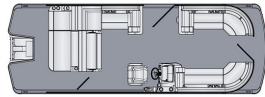

Holiday Harbor

www.holidayharbor.net • (716) 484-7175

ADDITIONAL IMAGES

Holiday Harbor

Holiday Harbor

www.holidayharbor.net • (716) 484-7175