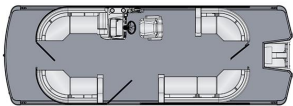

Holiday Harbor

www.holidayharbor.net • (716) 484-7175

ADDITIONAL IMAGES

Holiday Harbor

Holiday Harbor

www.holidayharbor.net • (716) 484-7175