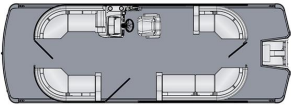

Holiday Harbor

www.holidayharbor.net • (716) 484-7175

ADDITIONAL IMAGES

Holiday Harbor

Holiday Harbor

www.holidayharbor.net • (716) 484-7175