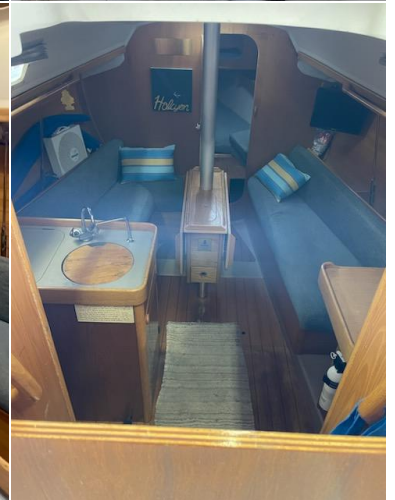

Holiday Harbor

www.holidayharbor.net • (716) 484-7175

ADDITIONAL IMAGES

Holiday Harbor

www.holidayharbor.net • (716) 484-7175